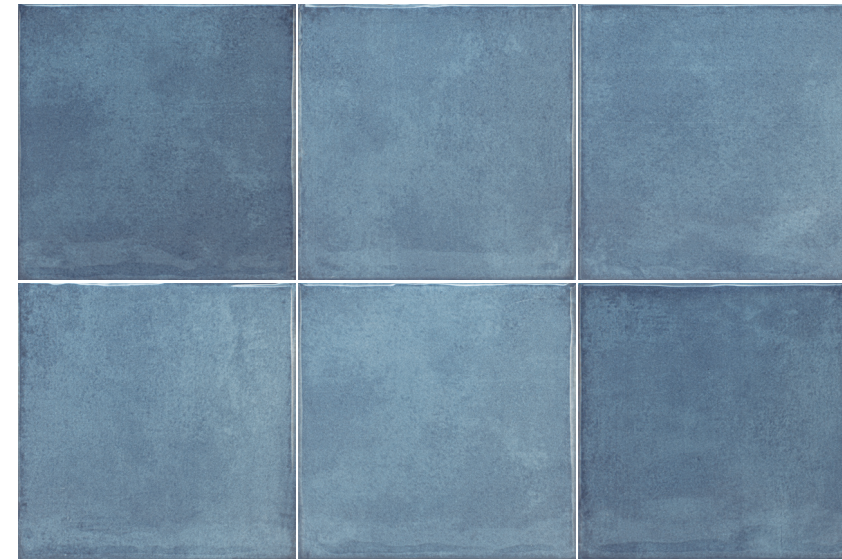

Ceramic Wall

6"x6"

Olaria Blue Steel 6"x6"

Olaria Cotton 6"x6"

Olaria

Ceramic Wall

7 mm |    | **6"x6"**
15x15 cm

White

6"x6"
OLWWHO81-66

2"x6" Bullnose
OLW081-S4269

Warm Gray

6"x6"
OLWWG769-66

2"x6" Bullnose
OLW769-S4269

Green Leaf

6"x6"
OLWGF711-66

2"x6" Bullnose
OLW711-S4269