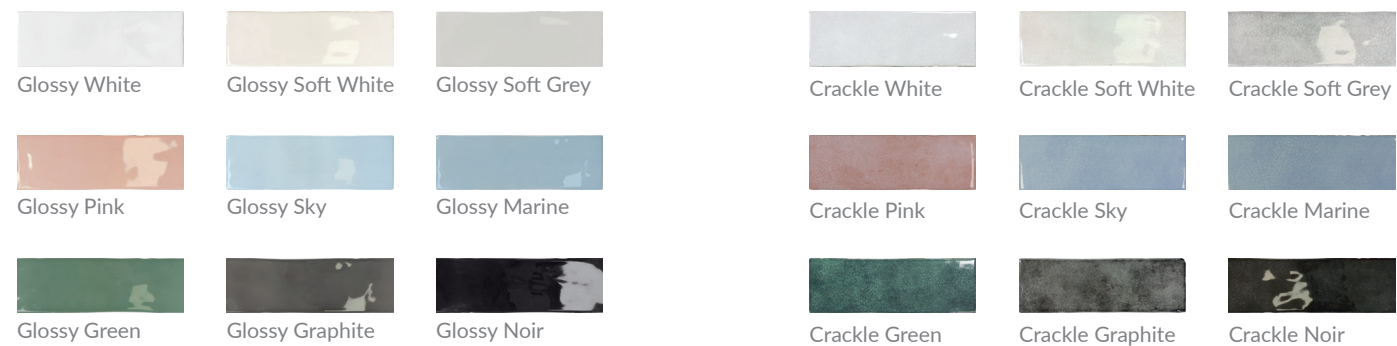

DECORATIVE
ARTS

Borgo

BESTILE

Time to Create

Different graphics randomly packaged

Available Sizes	Pz/bx	Sqm/bx	Kg/bx	Bx/Pallet	Sqm/Pallet	Kg/Pallet	Thickness
6,5x20 cm_2,6"x7,9"	27pz	0,35	6,75	143bx	50,05	980	RT
22,5x22,5 cm_8,9"x8,9"	20pz	1,00	24,00	64bx	64,00	1.551	RT

Borgo Crackle Pink 6,5x20cm_2,6"x7,9"

BORGO

Porcelain Tiles

└ Borgo Glossy Sky 6,5x20cm_2,6"x7,9"

└ Borgo Crackle Green 6,5x20cm_2,6"x7,9"

└ Borgo Crackle Noir 6,5x20cm_2,6"x7,9"

└ Borgo Glossy Graphite 6,5x20cm_2,6"x7,9"