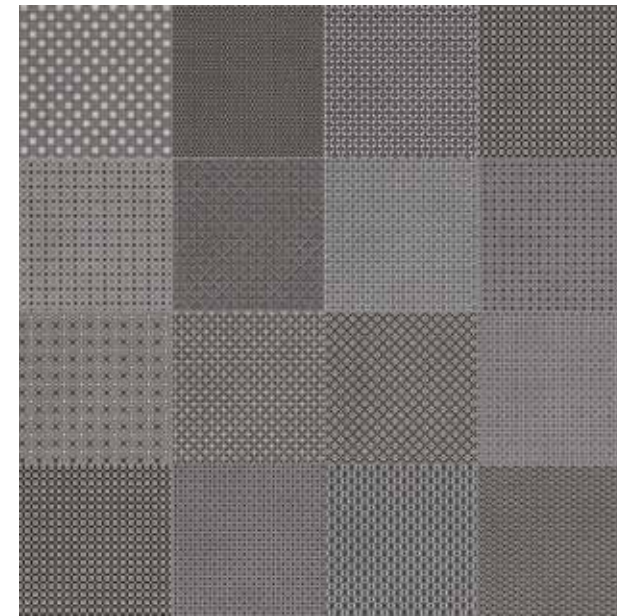

Tapestri, *Wool Blend*

8 x 8 in / 20 x 20 cm
Wool Blend
Pressed
Matte 4500-0980-0

8.5 in / 21.6 cm Hexagon
Wool Blend
Pressed
Matte 4500-0988-0

8.5 in / 21.6 cm Hexagon
Wool
Pressed
Matte 4500-0984-0

Tapestri, *Silk Blend*