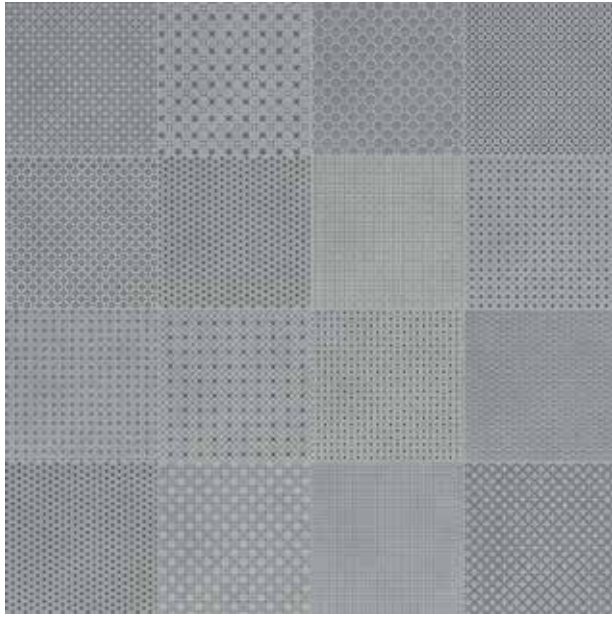

Tapestri, *Cashmere Blend*

8 x 8 in / 20 x 20 cm
Cashmere Blend
Pressed
Matte 4500-0977-0