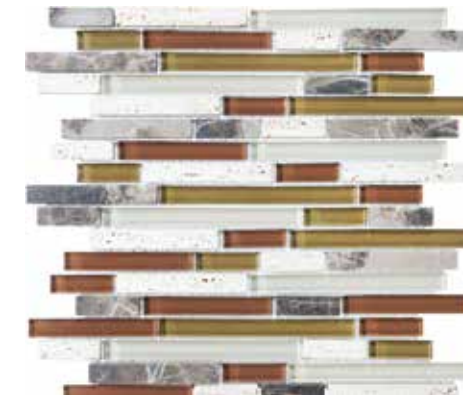

Glass + Stone Blend Mosaics, *Random Strip*

Spa
 Random Strip Mosaic
 3001-0129-0

Cappuccino
 Random Strip Mosaic
 3001-0126-0

Bamboo
 Random Strip Mosaic
 3001-0119-0

Midnight
 Random Strip Mosaic
 3001-0123-0