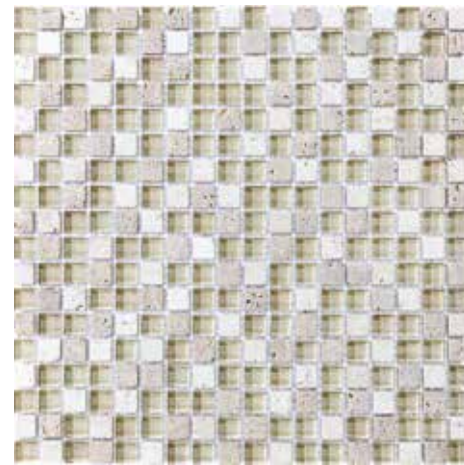

Glass + Stone Blend Mosaics

Mosaics and iridescent shades allows creativity to shine.

anatolia

The perfect blend of colors,
materials, and patterns.

Glass + Stone Blend Mosaics, $5/8 \times 5/8$ in / 1.6×1.6 cm

Spa
 $5/8 \times 5/8$ in x 1.6×1.6 cm Mosaic
 3001-0117-0

Cappuccino
 $5/8 \times 5/8$ in x 1.6×1.6 cm Mosaic
 3001-0114-0

Bamboo
 $5/8 \times 5/8$ in x 1.6×1.6 cm Mosaic
 3001-0118-0

Midnight
 $5/8 \times 5/8$ in x 1.6×1.6 cm Mosaic
 3001-0122-0

Cabernet
 $5/8 \times 5/8$ in x 1.6×1.6 cm Mosaic
 3001-0120-0

Creme Brulee
 $5/8 \times 5/8$ in x 1.6×1.6 cm Mosaic
 3001-0115-0

Waterfall
 $5/8 \times 5/8$ in x 1.6×1.6 cm Mosaic
 3001-0124-0

Iceland
 $5/8 \times 5/8$ in x 1.6×1.6 cm Mosaic
 3001-0116-0