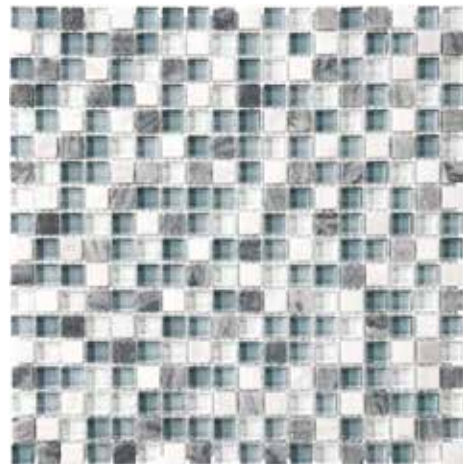

Glass + Stone Blend Mosaics

Mosaics and iridescent shades allows creativity to shine.

anatolia

The perfect blend of colors,
materials, and patterns.

Glass + Stone Blend Mosaics, $5/8 \times 5/8$ in / 1.6×1.6 cm

Spa
 $5/8 \times 5/8$ in x 1.6×1.6 cm Mosaic
 3001-0117-0

Cappuccino
 $5/8 \times 5/8$ in x 1.6×1.6 cm Mosaic
 3001-0114-0

Bamboo
 $5/8 \times 5/8$ in x 1.6×1.6 cm Mosaic
 3001-0118-0

Midnight
 $5/8 \times 5/8$ in x 1.6×1.6 cm Mosaic
 3001-0122-0

Cabernet
 $5/8 \times 5/8$ in x 1.6×1.6 cm Mosaic
 3001-0120-0

Creme Brulee
 $5/8 \times 5/8$ in x 1.6×1.6 cm Mosaic
 3001-0115-0

Waterfall
 $5/8 \times 5/8$ in x 1.6×1.6 cm Mosaic
 3001-0124-0

Iceland
 $5/8 \times 5/8$ in x 1.6×1.6 cm Mosaic
 3001-0116-0