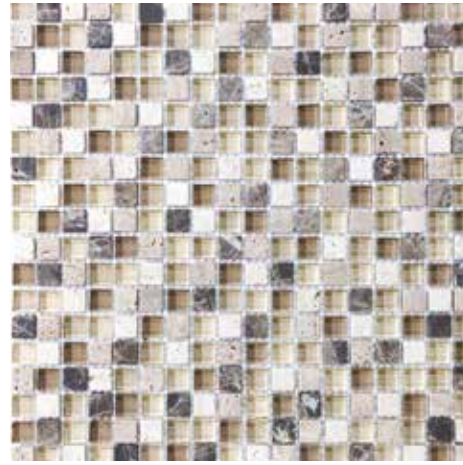

Glass + Stone Blend Mosaics

Mosaics and iridescent shades allows creativity to shine.

anatolia

The perfect blend of colors,
materials, and patterns.

Glass + Stone Blend Mosaics, $5/8 \times 5/8$ in / 1.6×1.6 cm

Spa
 $5/8 \times 5/8$ in x 1.6×1.6 cm Mosaic
 3001-0117-0

Cappuccino
 $5/8 \times 5/8$ in x 1.6×1.6 cm Mosaic
 3001-0114-0

Bamboo
 $5/8 \times 5/8$ in x 1.6×1.6 cm Mosaic
 3001-0118-0

Midnight
 $5/8 \times 5/8$ in x 1.6×1.6 cm Mosaic
 3001-0122-0

Cabernet
 $5/8 \times 5/8$ in x 1.6×1.6 cm Mosaic
 3001-0120-0

Creme Brulee
 $5/8 \times 5/8$ in x 1.6×1.6 cm Mosaic
 3001-0115-0

Waterfall
 $5/8 \times 5/8$ in x 1.6×1.6 cm Mosaic
 3001-0124-0

Iceland
 $5/8 \times 5/8$ in x 1.6×1.6 cm Mosaic
 3001-0116-0