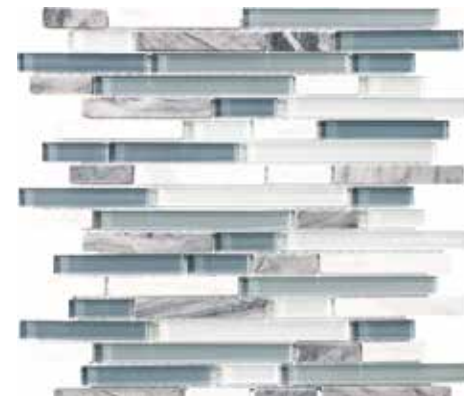

Waterfall
Random Strip Mosaic
3001-0125-0