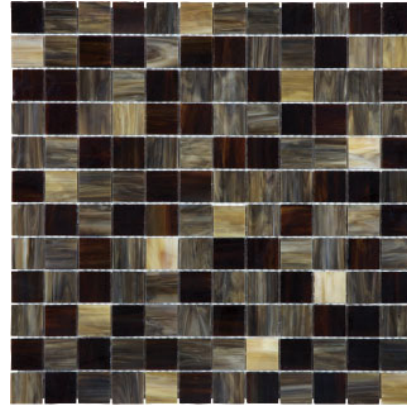

BLISS – BAROQUE STAINED GLASS MOSAICS

1" x 1" BAROQUE ALABASTRO STAINED GLASS MOSAICS
35-069

1" x 1" BAROQUE PEPERINO STAINED GLASS MOSAICS
35-070

BAROQUE ALABASTRO RANDOM STACKED STAINED GLASS
MOSAICS 35-076

BAROQUE PEPERINO RANDOM STACKED STAINED GLASS
MOSAICS 35-077

BAROQUE ALABASTRO RANDOM STRIP STAINED GLASS MOSAICS
35-083

BAROQUE PEPERINO RANDOM STRIP STAINED GLASS MOSAICS
35-084

BLISS – BAROQUE STAINED GLASS MOSAICS

1" x 1" BAROQUE CORALLO STAINED GLASS MOSAICS
35-071

1" x 1" BAROQUE PARADISO STAINED GLASS MOSAICS
35-072

BAROQUE CORALLO RANDOM STACKED STAINED GLASS
MOSAICS 35-078

BAROQUE PARADISO RANDOM STACKED STAINED GLASS
MOSAICS 35-079