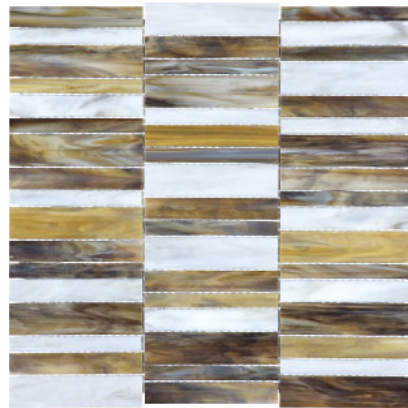

BAROQUE CARRARA RANDOM STACKED STAINED GLASS
MOSAICS 35-074

BAROQUE CALACATTA RANDOM STACKED STAINED GLASS
MOSAICS 35-075

BAROQUE CARRARA RANDOM STRIP STAINED GLASS MOSAICS
35-081

BAROQUE CALACATTA RANDOM STRIP STAINED GLASS MOSAICS
35-082

BLISS – BAROQUE STAINED GLASS MOSAICS

1" x 1" BAROQUE ALABASTRO STAINED GLASS MOSAICS
35-069

1" x 1" BAROQUE PEPERINO STAINED GLASS MOSAICS
35-070

BAROQUE ALABASTRO RANDOM STACKED STAINED GLASS
MOSAICS 35-076

BAROQUE PEPERINO RANDOM STACKED STAINED GLASS
MOSAICS 35-077

BAROQUE ALABASTRO RANDOM STRIP STAINED GLASS MOSAICS
35-083

BAROQUE PEPERINO RANDOM STRIP STAINED GLASS MOSAICS
35-084

BLISS – BAROQUE STAINED GLASS MOSAICS