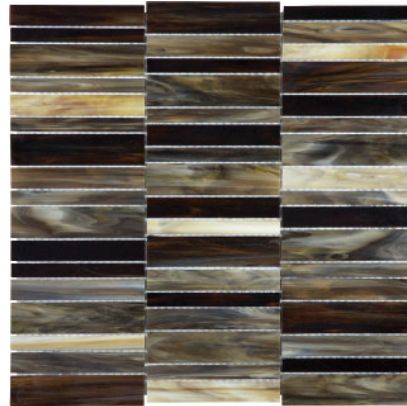

BAROQUE PEPERINO RANDOM STACKED STAINED GLASS
MOSAICS 35-077

BAROQUE ALABASTRO RANDOM STRIP STAINED GLASS MOSAICS
35-083

BAROQUE PEPERINO RANDOM STRIP STAINED GLASS MOSAICS
35-084

BLISS – BAROQUE STAINED GLASS MOSAICS

1" x 1" BAROQUE CORALLO STAINED GLASS MOSAICS
35-071

1" x 1" BAROQUE PARADISO STAINED GLASS MOSAICS
35-072

BAROQUE CORALLO RANDOM STACKED STAINED GLASS
MOSAICS 35-078

BAROQUE PARADISO RANDOM STACKED STAINED GLASS
MOSAICS 35-079