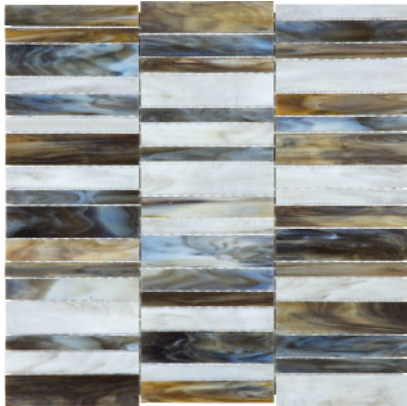

BAROQUE CORALLO RANDOM STACKED STAINED GLASS
MOSAICS 35-078