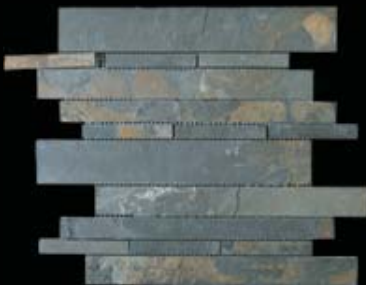

**M0032T Bologna 1 x 2
Copper Tumbled**

**M0006T 1-1/4 x 1-1/4
Peacock Tumbled**

**M0026T 2 x 2
Peacock Tumbled**

**M0036T Bologna 1 x 2
Peacock Tumbled**

**M0003T 1-1/4 x 1-1/4
Mixed Tumbled**

**M0011T 2 x 2
Mixed Tumbled**

**M0031T Bologna 1 x 2
Mixed Tumbled**

Sutherland Slate

**M0201T Waterfall
Autumn Natural Gauged**

**M0207T Waterfall
Ice Natural Gauged**

**M0206T Waterfall
Peacock Natural Gauged**

**M0202T Waterfall
Copper Natural Gauged**

**M0208T Waterfall
Multi South Natural Gauged**

Mosaics on this page are available in 12 x 12 sheets.