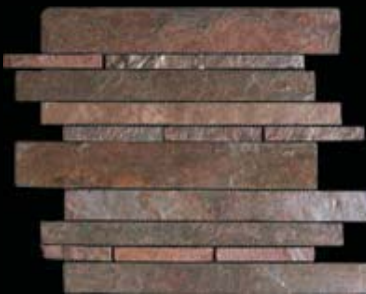

**M0031T Bologna 1 x 2
Mixed Tumbled**

Sutherland Slate

**M0201T Waterfall
Autumn Natural Gauged**

**M0207T Waterfall
Ice Natural Gauged**

**M0206T Waterfall
Peacock Natural Gauged**

**M0202T Waterfall
Copper Natural Gauged**

**M0208T Waterfall
Multi South Natural Gauged**

Mosaics on this page are available in 12 x 12 sheets.