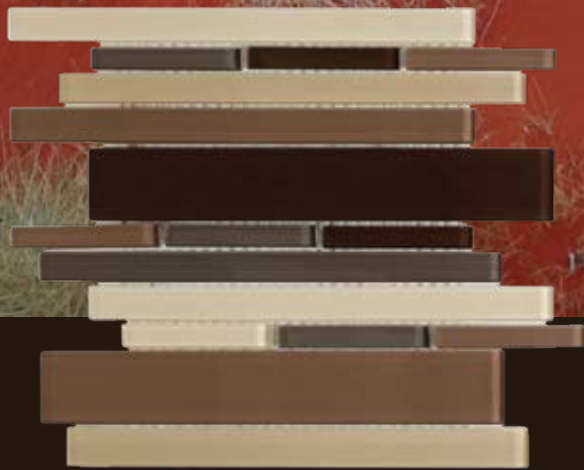

MANISCALCO

Simpson Desert Glass

MNCWSIM Waterfall
Simpson Blend Polished 12 x 12

MNCFSIM French Pattern
Simpson Blend Polished 12 x 12