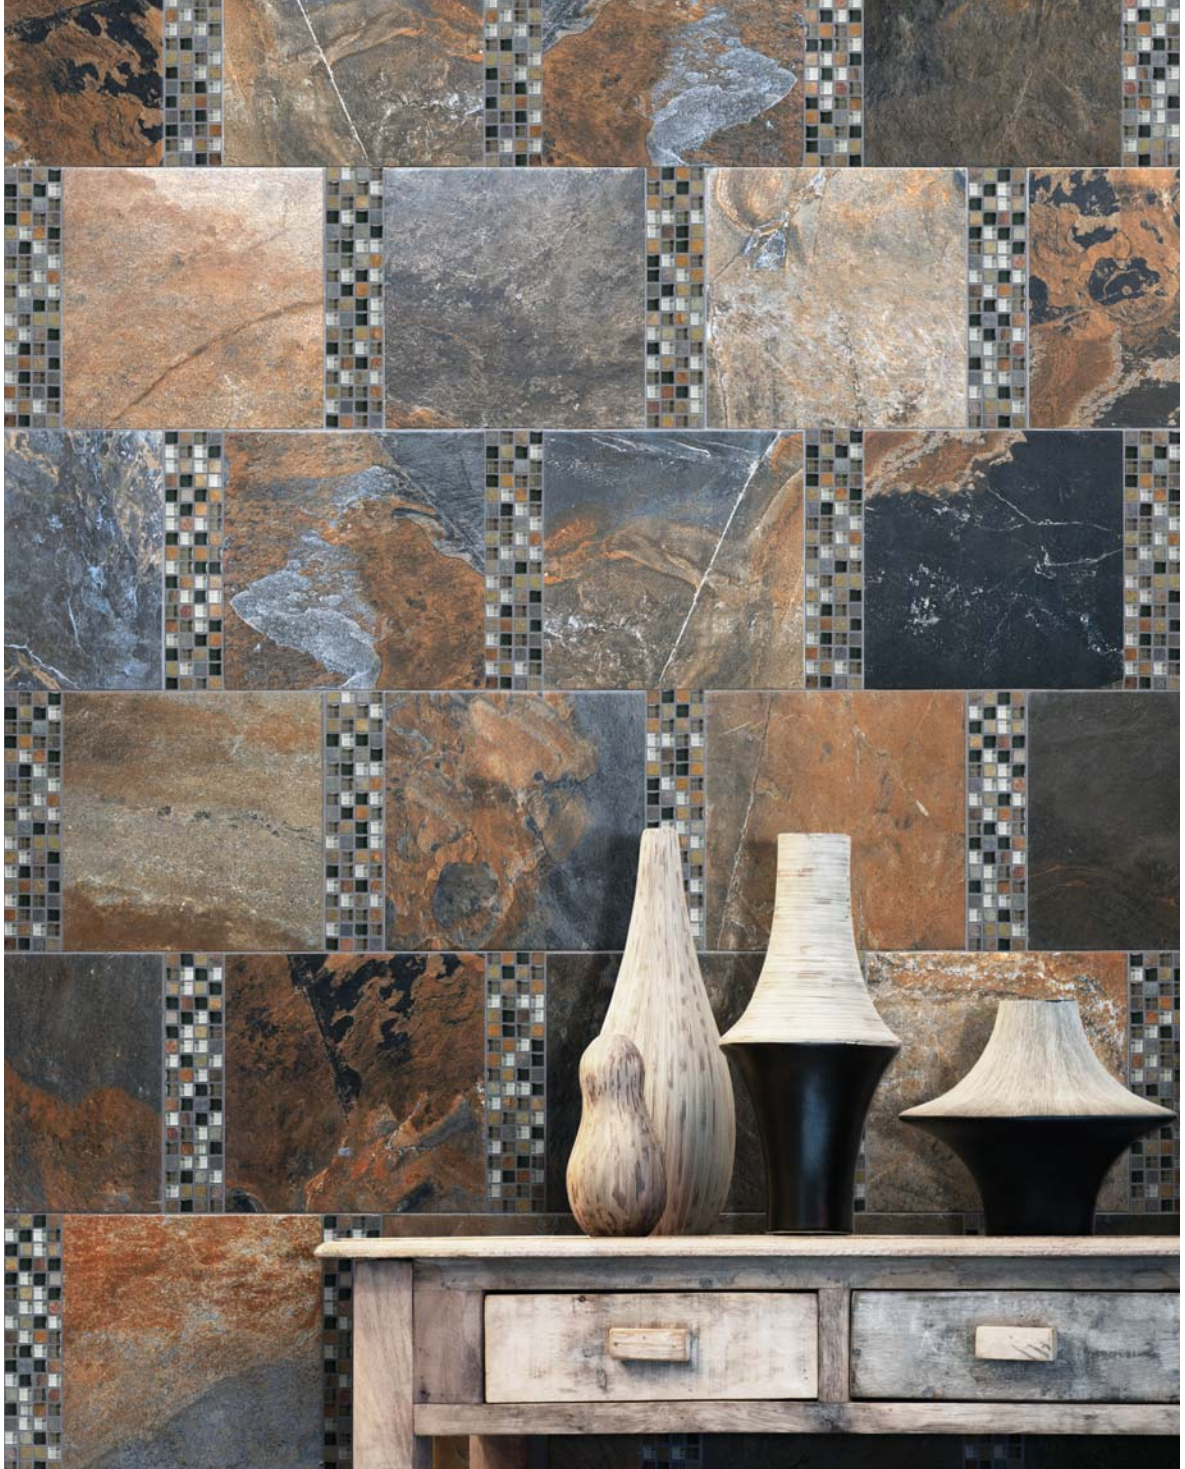

BLISS – GLASS SLATE/QUARTZ BLEND MOSAICS

5/8" x 5/8" SMOKY MICA GLASS SLATE BLEND MOSAICS
(12" x 12" BENGAL SIERRA PORCELAIN TILE)