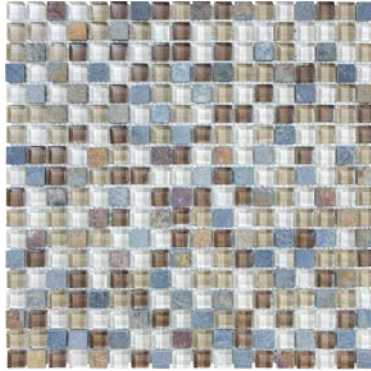

bliss
glass + stone

58" x 58" SILVER ASPEN GLASS QUARTZ BLEND MOSAICS
(6" x 6", 2" x 2" BENGAL AUTUMN/PORCELAN TILE)

BLISS – GLASS SLATE/QUARTZ BLEND MOSAICS

5/8" x 5/8" AMBER TEA GLASS SLATE BLEND MOSAICS
35-017

5/8" x 5/8" SMOKY MICA GLASS SLATE BLEND MOSAICS
35-018

5/8" x 5/8" COTTON WOOD GLASS QUARTZ BLEND
MOSAICS 35-020

5/8" x 5/8" SILVER ASPEN GLASS QUARTZ BLEND MOSAICS
35-021

5/8" x 5/8" NORWEGIAN ICE GLASS QUARTZ BLEND
MOSAICS 35-022

5/8" x 5/8" BLACK TIMBER GLASS SLATE BLEND MOSAICS
35-019

PACKAGING INFORMATION

DESCRIPTION	ITEM CODE	LBS/BOX	PCS/BOX	SQFT/BOX	BOXES/SKID	SQFT/SKID
5/8" x 5/8" AMBER TEA GLASS SLATE BLEND MOSAICS	35-017	32.53	10	10	45	450
5/8" x 5/8" SMOKY MICA GLASS SLATE BLEND MOSAICS	35-018	32.53	10	10	45	450
5/8" x 5/8" BLACK TIMBER GLASS SLATE BLEND MOSAICS	35-019	32.00	10	10	45	450
5/8" x 5/8" COTTON WOOD GLASS QUARTZ BLEND MOSAICS	35-020	31.73	10	10	45	450
5/8" x 5/8" SILVER ASPEN GLASS QUARTZ BLEND MOSAICS	35-021	31.73	10	10	45	450
5/8" x 5/8" NORWEGIAN ICE GLASS QUARTZ BLEND MOSAICS	35-022	32.00	10	10	45	450