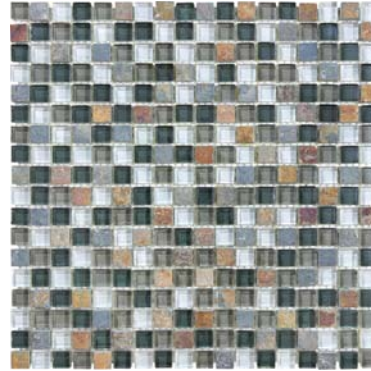

bliss
glass + stone

58" x 58" SILVER ASPEN GLASS QUARTZ BLEND MOSAICS
(6" x 6", 2" x 2" BENGAL AUTUMN/PORCELAN TILE)

BLISS – GLASS SLATE/QUARTZ BLEND MOSAICS

5/8" x 5/8" AMBER TEA GLASS SLATE BLEND MOSAICS
35-017

5/8" x 5/8" SMOKY MICA GLASS SLATE BLEND MOSAICS
35-018

5/8" x 5/8" COTTON WOOD GLASS QUARTZ BLEND
MOSAICS 35-020

5/8" x 5/8" SILVER ASPEN GLASS QUARTZ BLEND MOSAICS
35-021

5/8" x 5/8" NORWEGIAN ICE GLASS QUARTZ BLEND
MOSAICS 35-022