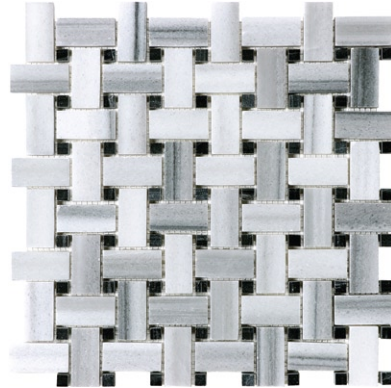

FLUID MARBLE

FLUID MARBLE

1" x 1" FLUID MOSAICS
POLISHED 76-330, HONED 76-334

FLUID BASKETWEAVE MOSAICS
POLISHED 76-331, HONED 76-335

FLUID MINI VERSAILLES MOSAICS
POLISHED 76-333, HONED 76-337

FLUID RANDOM STRIP MOSAICS
POLISHED 76-332, HONED 76-336

5/8" x 5/8" GLACIER BLEND MOSAICS
76-158

TRIMS

2" x 12" FLUID ASPENDOS CHAIR RAILS
POLISHED 77-352, HONED 77-353

5/8" x 12" FLUID MINI PENCILS
POLISHED 77-382, HONED 77-383

FLUID MARBLE

12" x 12" FLUID MARBLE
POLISHED 72-111, HONED 72-112

12" x 24" FLUID MARBLE
POLISHED 72-406, HONED 72-407

18" x 18" FLUID MARBLE
POLISHED 72-311, HONED 72-312

6" x 18" FLUID MARBLE
POLISHED 72-356, HONED 72-357

6" x 6" FLUID MARBLE
POLISHED 72-057, HONED 72-058

3" x 6" FLUID MARBLE
POLISHED 72-037, HONED 72-038

PACKAGING INFORMATION

DESCRIPTION	ITEM CODE		LBS/BOX	PCS/BOX	SQFT/BOX	BOXES/SKID	SQFT/SKID
	POLISHED	HONED					
1" x 1" FLUID MOSAICS	76-330	76-334	46.8	10	10	48	480
FLUID BASKETWEAVE MOSAICS	76-331	76-335	49.4	10	10	36	360
FLUID MINI VERSAILLES MOSAICS	76-333	76-337	52.7	10	10	36	360
FLUID RANDOM STRIP MOSAICS	76-332	76-336	54.3	10	10	36	360
5/8" x 5/8" GLACIER BLEND MOSAICS	76-158		46.5	10	10	48	480
2" x 12" FLUID ASPENDOS CHAIR RAILS	77-352	77-353	51.0	36	N/A	40	1440 pcs.
5/8" x 12" FLUID MINI PENCILS	77-382	77-383	28.0	60	N/A	60	3600 pcs.
12" x 12" FLUID MARBLE	72-111	72-112	58.0	10	10	36	360
12" x 24" FLUID MARBLE	72-406	72-407	46.9	4	8	40	320
18" x 18" FLUID MARBLE	72-311	72-312	61.8	4	9	40	360
6" x 18" FLUID MARBLE	72-356	72-357	60.6	12	9	40	360
6" x 6" FLUID MARBLE	72-057	72-058	30.4	22	5.5	92	506
3" x 6" FLUID MARBLE	72-037	72-038	30.4	44	5.5	92	506