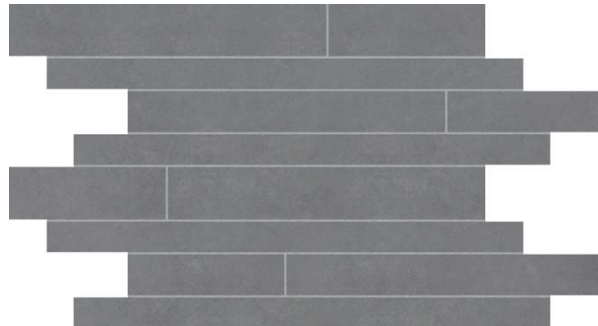

## LOBBY PORCELAIN TILE

18" x 18" LOBBY GREY PORCELAIN TILE  
67-060

12" x 24" LOBBY GREY PORCELAIN TILE  
69-054

3" x 24" LOBBY GREY BULLNOSE  
69-120

1" x 1" LOBBY GREY MOSAICS  
69-058

LOBBY GREY RANDOM STRIP MOSAICS  
69-062